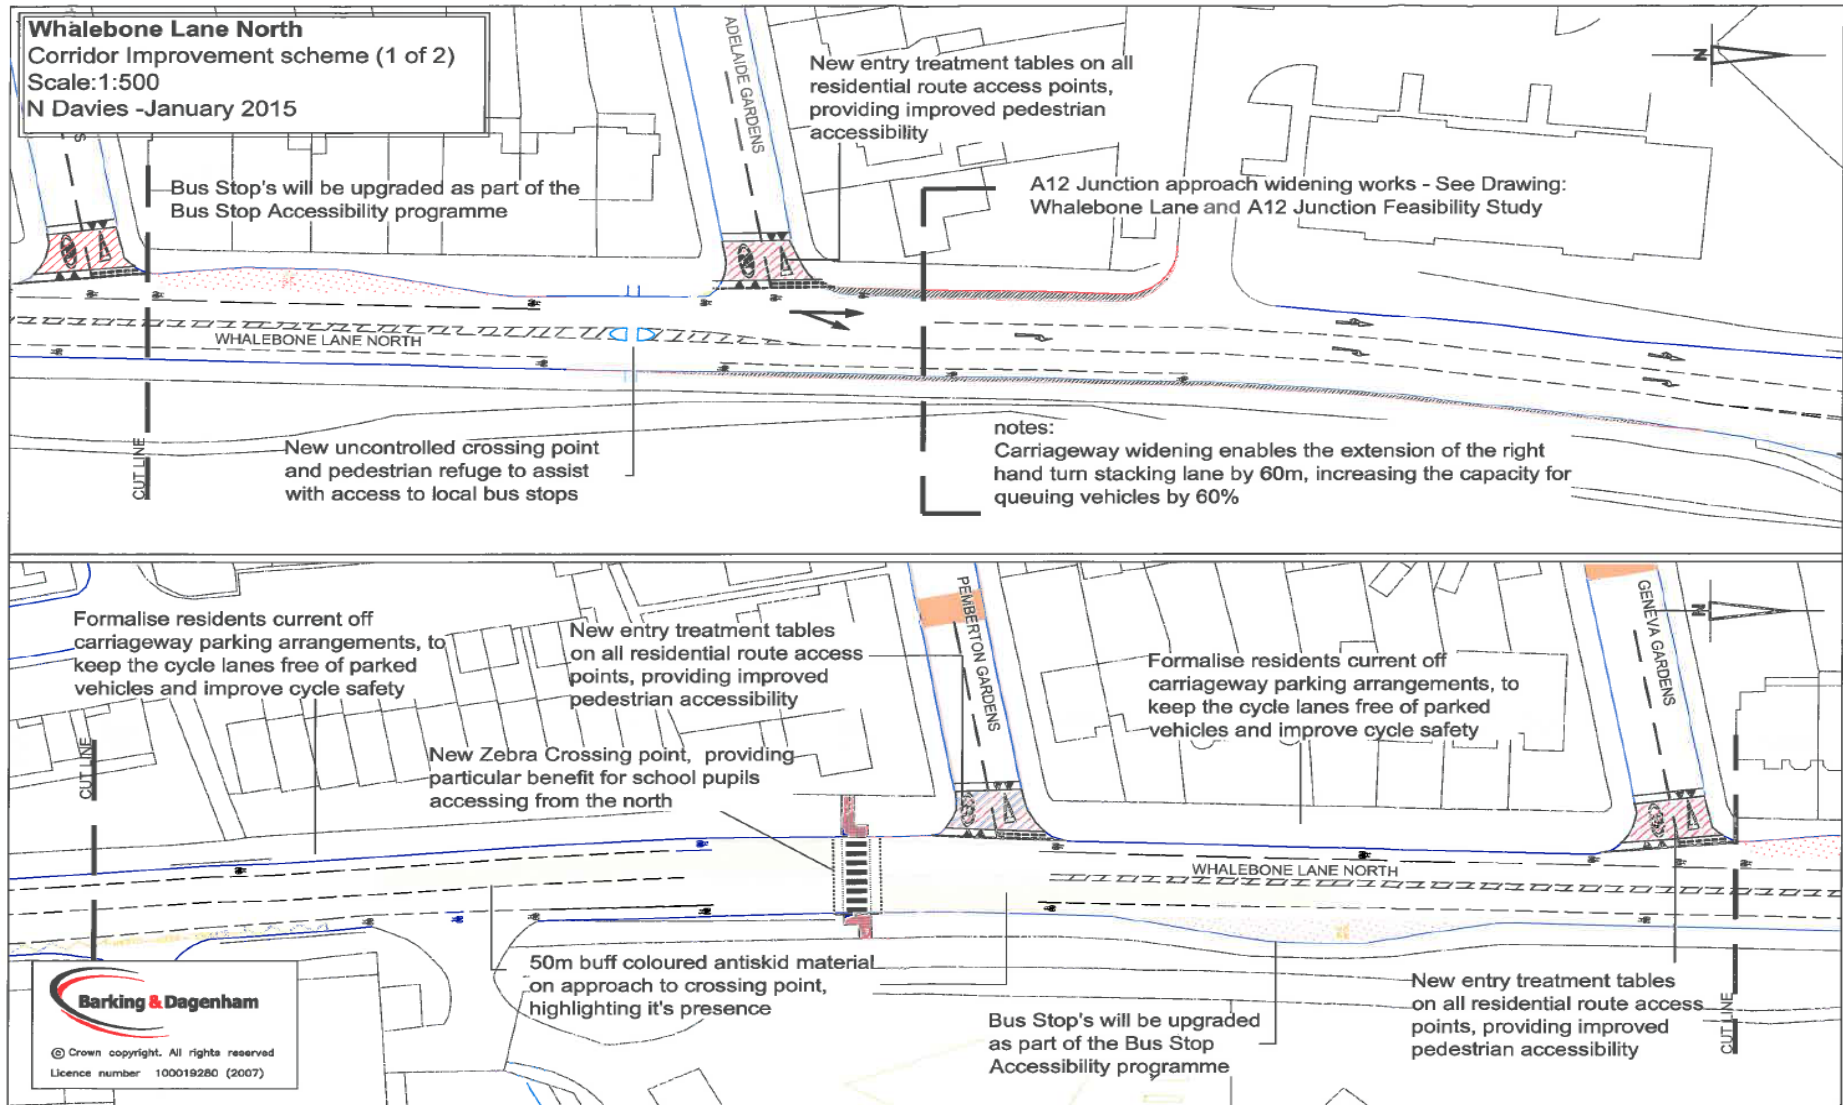

Appendix 1: Whalebone Lane North/A12 Junction Options Drawings

Drawing 1: Whalebone Lane North (A12 – Adelaide Gardens)

Drawing 2: Whalebone Lane North (Adelaide Gardens – Pemberton Gardens)

Drawing 3: Whalebone Lane North (Cavendish Gardens – Mill Lane)