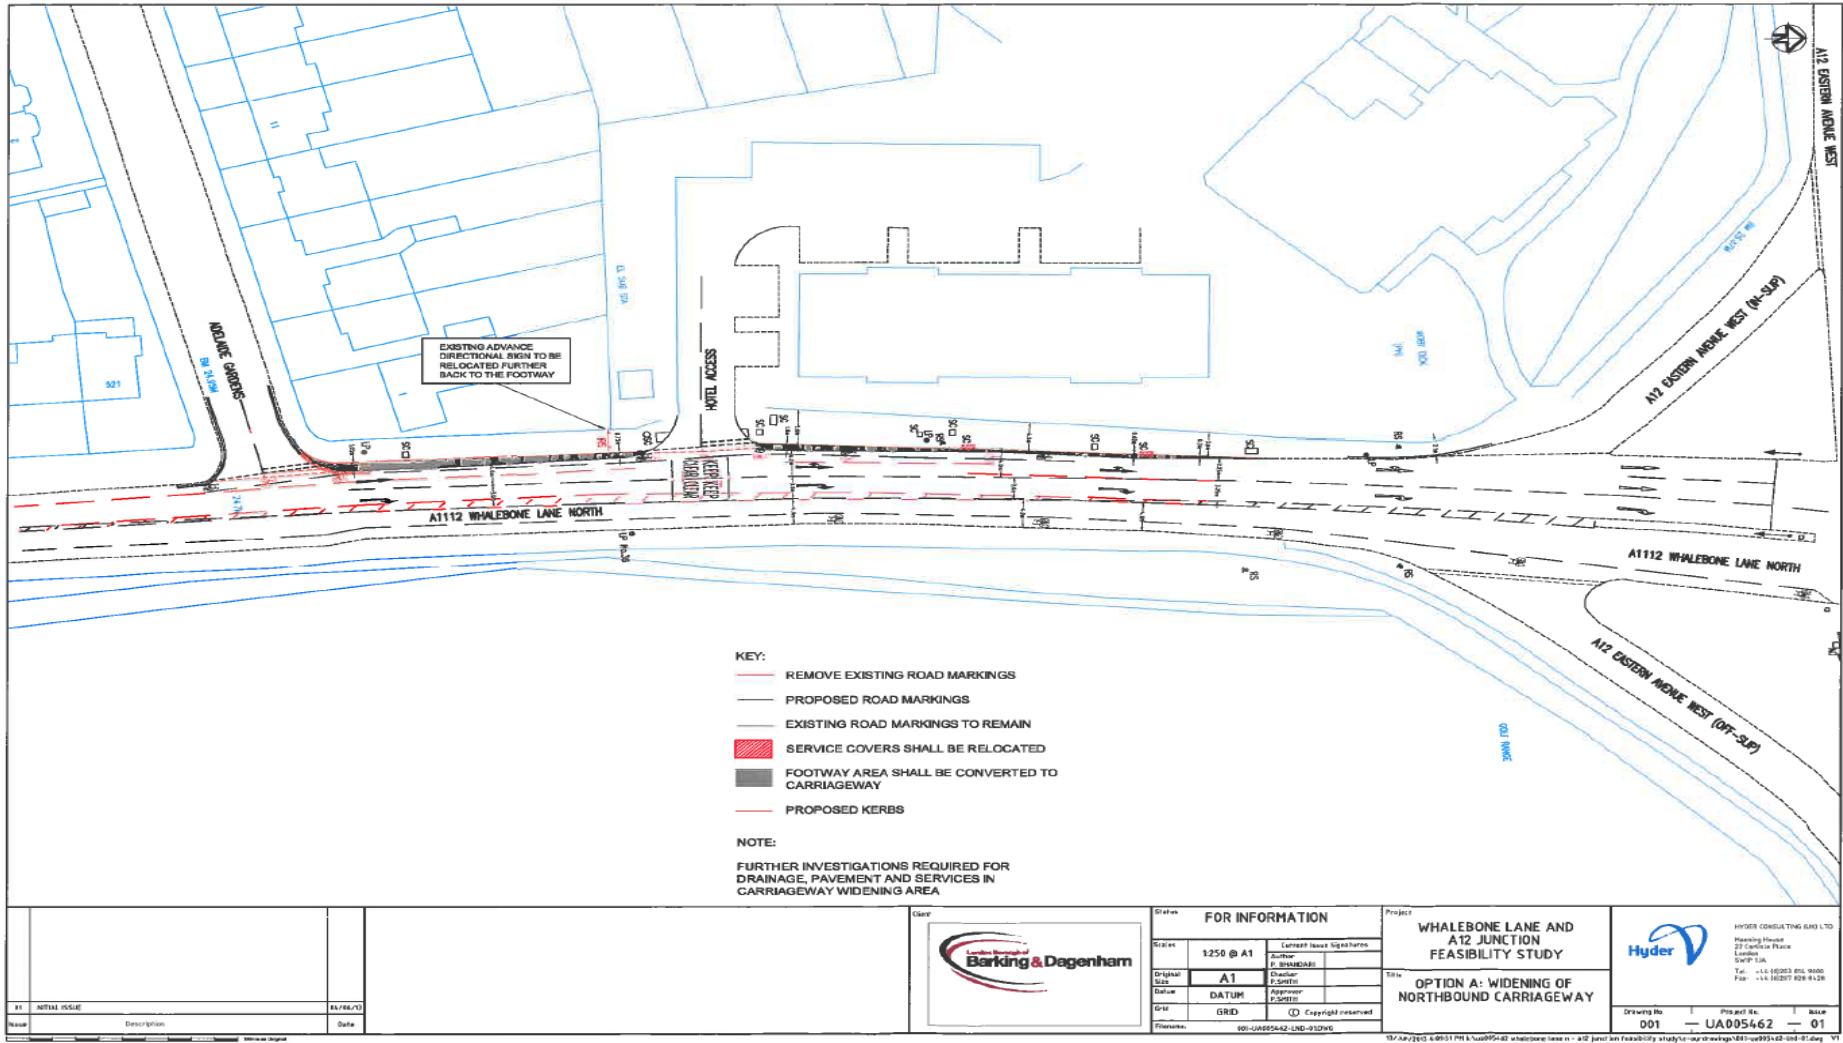

Appendix 1: Whalebone Lane North/A12 Junction Options Drawings

Drawing 1: Whalebone Lane North (A12 – Adelaide Gardens)

Drawing 2: Whalebone Lane North (Adelaide Gardens – Pemberton Gardens)

Drawing 3: Whalebone Lane North (Cavendish Gardens – Mill Lane)